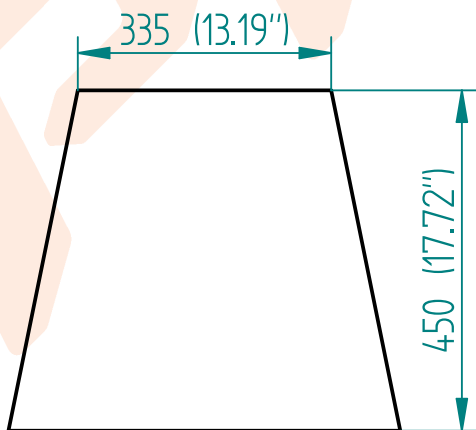

Application: Small live concerts, Stage monitor and clubs

**Specifications**

Net Volume = 89 liters

Fb = 60Hz

QL = 10

F3 = 53.58Hz

No. of Vents = 2

Vent shape = circle

Dimension of vents

Dia = 100 mm (4")

Lv = wood thickness

Material: Plywood 20mm(0.79")

Speakers:

15W1600

D3220Ti

WG45-50

Dimensions in mm (Inches)

Description		
15W1600 Two Ways -		
Form	Code	REV
A4	Speaker 15W1600 + D3220Ti -WG4550	
Arquivo: 15W1600 Two ways.dft		

Dimensions in mm (Inches)

Description		
15W1600 Two Ways -		
Form	Code	REV
A4	Speaker 15W1600 + D3220Ti -WG4550	
Arquivo: 15W1600 Two ways.dft		

Side 01

Dimensions in mm (Inches)

Side 02

Description		
15W1600 Two Ways -		
Form	Code	REV
A4	Speaker 15W1600 + D3220Ti -WG4550	
Arquivo: 15W1600 Two ways.dft		

Side 03

Dimensions in mm (Inches)

Baffle

Description		
15W1600 Two Ways -		
Form	Code	REV
A4	Speaker 15W1600 + D3220Ti -WG4550	
Arquivo: 15W1600 Two ways.dft		