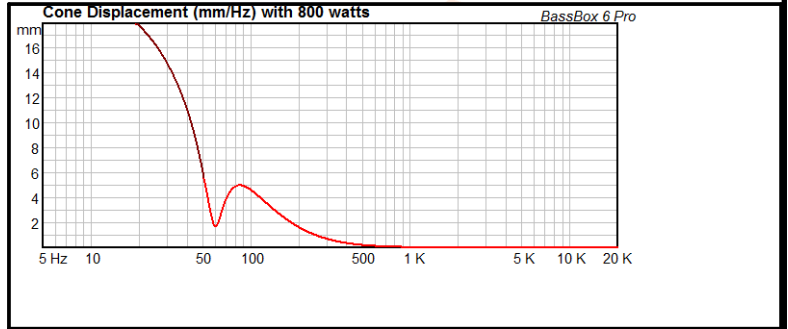

Application: Small live concerts, Stage monitor and clubs

**Specifications**

Net Volume = 89 liters

Fb = 60Hz

QL = 10

F3 = 53.58Hz

No. of Vents = 2

Vent shape = circle

Dimension of vents

Dia = 100 mm (4")

Lv = wood thickness

Material: Plywood 20mm(0.79")

Speakers:

15W1600

D3220Ti

WG45-50