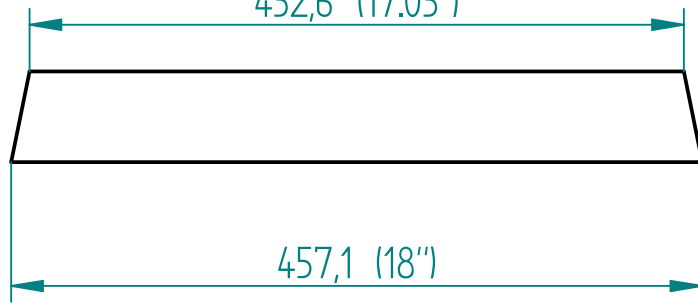

Dimensions in mm (Inches)