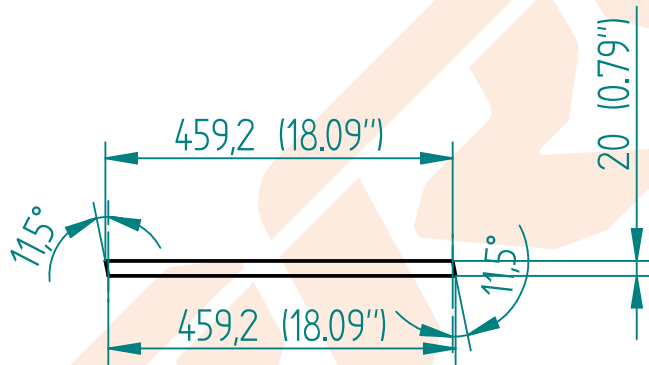

Dimensions in mm (Inches)

Description		
15W1600 Two Ways -		
Form	Code	REV
A4	Speaker 15W1600 + D3220Ti -WG4550	
Arquivo: 15W1600 Two ways.dft		

Dimensions in mm (Inches)

Description		
15W1600 Two Ways -		
Form	Code	REV
A4	Speaker 15W1600 + D3220Ti -WG4550	
Arquivo: 15W1600 Two ways.dft		

Side 01

Dimensions in mm (Inches)

Side 02

Description		
15W1600 Two Ways -		
Form	Code	REV
A4	Speaker 15W1600 + D3220Ti -WG4550	
Arquivo: 15W1600 Two ways.dft		

Side 03

Dimensions in mm (Inches)

Baffle

Description		
15W1600 Two Ways -		
Form	Code	REV
A4	Speaker 15W1600 + D3220Ti -WG4550	
Arquivo: 15W1600 Two ways.dft		