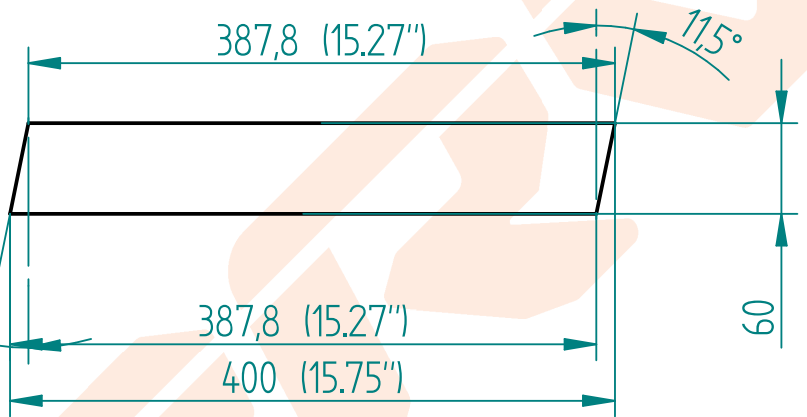

Side 01

Dimensions in mm (Inches)

Side 02

Description		
15W1600 Two Ways -		
Form	Code	REV
A4	Speaker 15W1600 + D3220Ti -WG4550	
Arquivo: 15W1600 Two ways.dft		

Side 03

Dimensions in mm (Inches)

Baffle

Description		
15W1600 Two Ways -		
Form	Code	REV
A4	Speaker 15W1600 + D3220Ti -WG4550	
Arquivo: 15W1600 Two ways.dft		

Brace 01

Dimensions in mm (Inches)

Brace 02

Brace 03

Description		
15W1600 Two Ways -		
Form	Code	REV
A4	Speaker 15W1600 + D3220Ti -WG4550	
Arquivo: 15W1600 Two ways.dft		

Description		
15W1600 Two Ways -		
Form	Code	REV
A4	Speaker 15W1600 + D3220Ti -WG4550	
Arquivo: 15W1600 Two ways.dft		