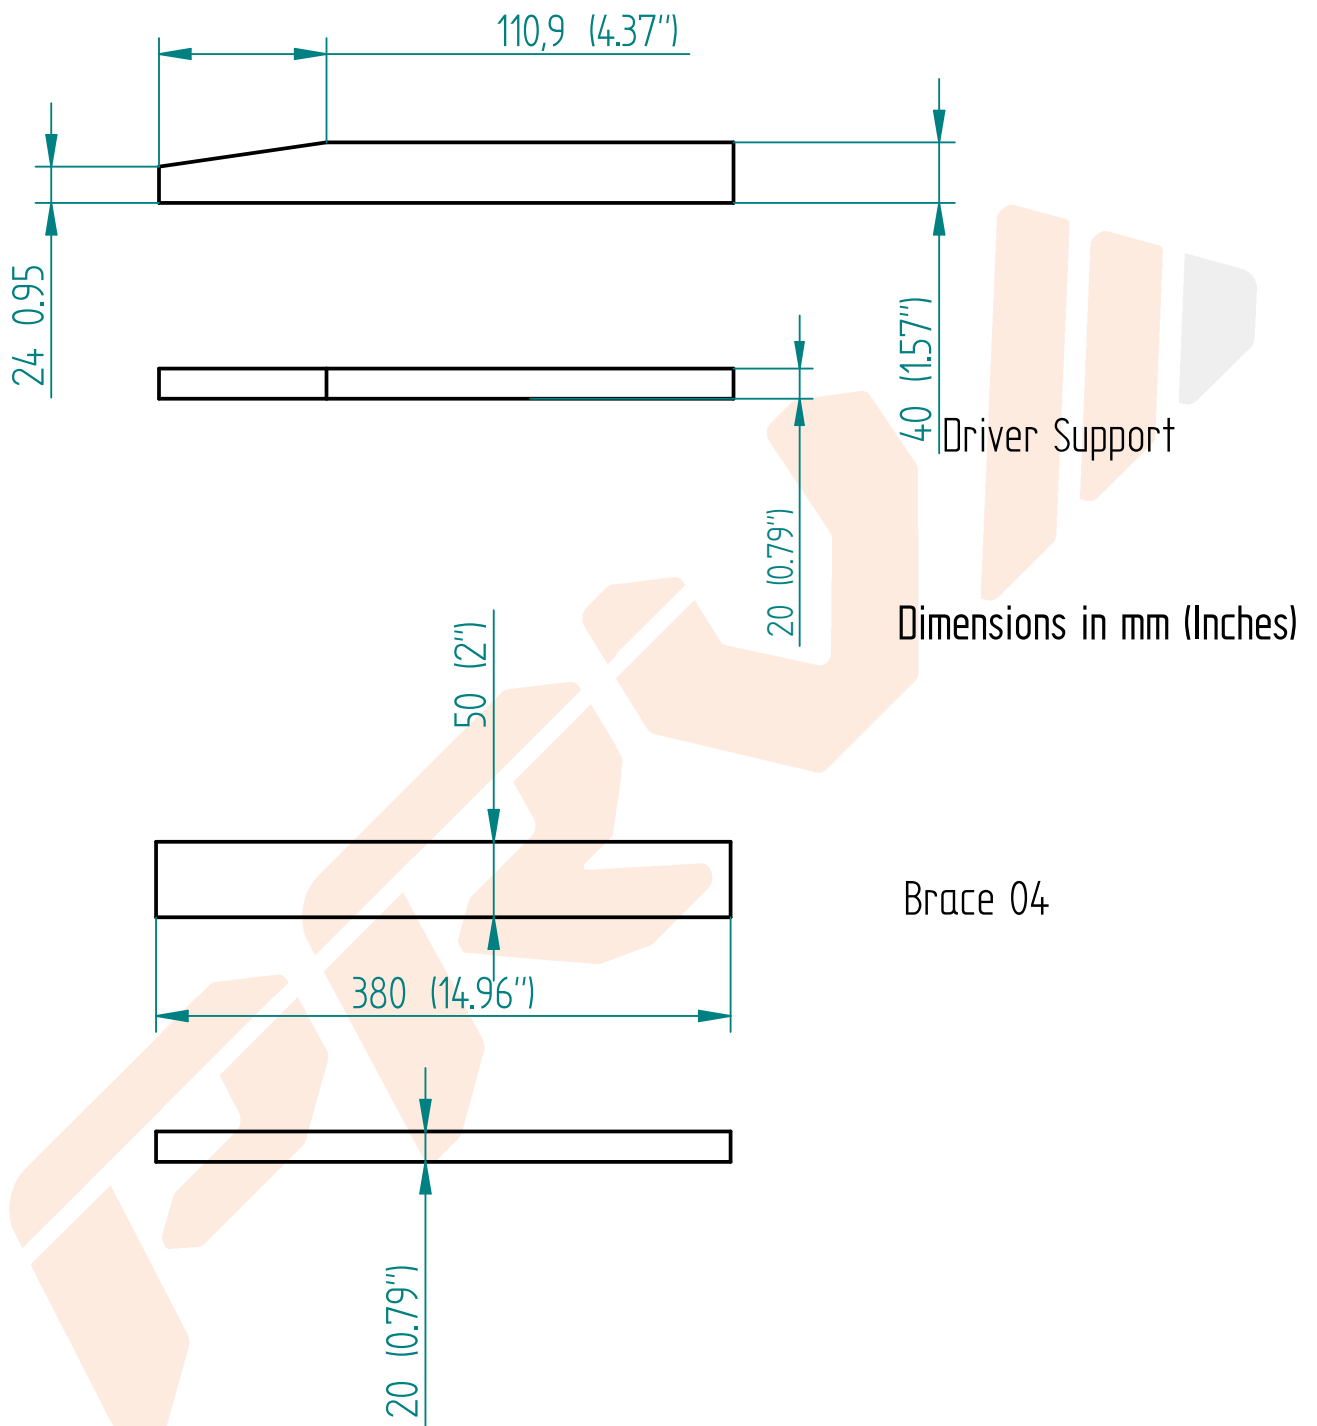

Dimension of vents

Dia = 100 mm (4")

Lv = wood thickness

Material: Plywood 20mm(0.79")

Speakers:

15W1600

D3220Ti

WG45-50

Side 01

Dimensions in mm (Inches)

Side 02

Description		
15W1600 Two Ways -		
Form	Code	REV
A4	Speaker 15W1600 + D3220Ti -WG4550	
Arquivo: 15W1600 Two ways.dft		

Side 03

Dimensions in mm (Inches)

Baffle

Description		
15W1600 Two Ways -		
Form	Code	REV
A4	Speaker 15W1600 + D3220Ti -WG4550	
Arquivo: 15W1600 Two ways.dft		

Brace 01

Dimensions in mm (Inches)

Brace 02

Brace 03

Description		
15W1600 Two Ways -		
Form	Code	REV
A4	Speaker 15W1600 + D3220Ti -WG4550	
Arquivo: 15W1600 Two ways.dft		

Description		
15W1600 Two Ways -		
Form	Code	REV
A4	Speaker 15W1600 + D3220Ti -WG4550	
Arquivo: 15W1600 Two ways.dft		