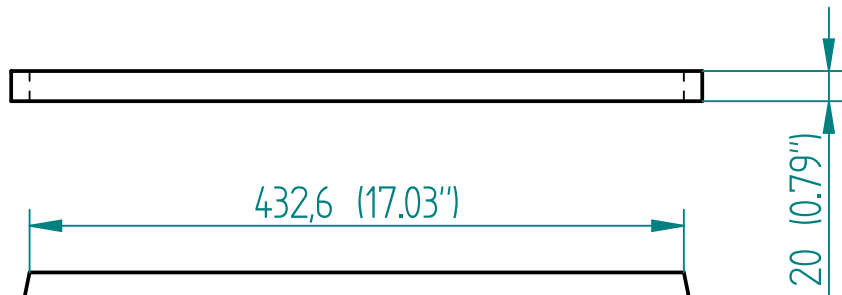

Side 01

Dimensions in mm (Inches)

Side 02

Description		
15W1600 Two Ways -		
Form	Code	REV
A4	Speaker 15W1600 + D3220Ti -WG4550	
Arquivo: 15W1600 Two ways.dft		

Side 03

Dimensions in mm (Inches)

Baffle

Description		
15W1600 Two Ways -		
Form	Code	REV
A4	Speaker 15W1600 + D3220Ti -WG4550	
Arquivo: 15W1600 Two ways.dft		

Brace 01

Dimensions in mm (Inches)

Brace 02

Brace 03

Description		
15W1600 Two Ways -		
Form	Code	REV
A4	Speaker 15W1600 + D3220Ti -WG4550	
Arquivo: 15W1600 Two ways.dft		

Description		
15W1600 Two Ways -		
Form	Code	REV
A4	Speaker 15W1600 + D3220Ti -WG4550	
Arquivo: 15W1600 Two ways.dft		