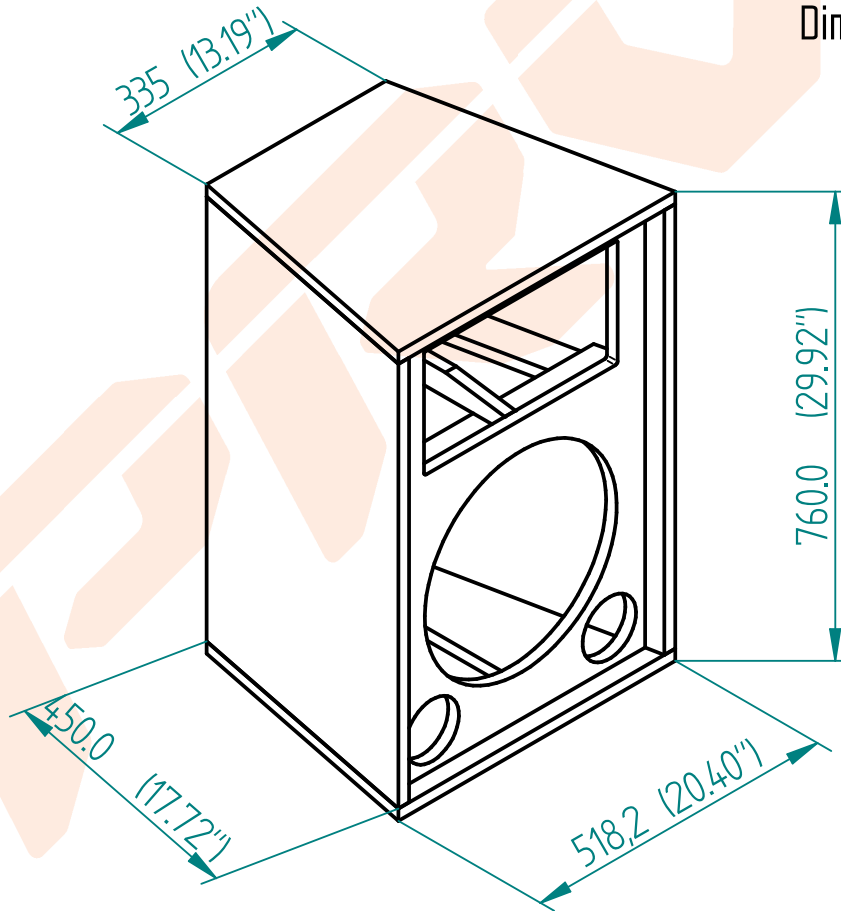

Application: Small live concerts, Stage monitor and clubs

**Specifications**

Net Volume = 89 liters

Fb = 60Hz

QL = 10

F3 = 53.58Hz

No. of Vents = 2

Vent shape = circle

Dimension of vents

Dia = 100 mm (4")

Lv = wood thickness

Material: Plywood 20mm(0.79")

Speakers:

15W1600

D3220Ti

WG45-50

Dimensions in mm (Inches)

Description		
15W1600 Two Ways -		
Form	Code	REV
A4	Speaker 15W1600 + D3220Ti -WG4550	
Arquivo: 15W1600 Two ways.dft		

Dimensions in mm (Inches)

Description		
15W1600 Two Ways -		
Form	Code	REV
A4	Speaker 15W1600 + D3220Ti -WG4550	
Arquivo: 15W1600 Two ways.dft		

Side 01

Dimensions in mm (Inches)

Side 02

Description		
15W1600 Two Ways -		
Form	Code	REV
A4	Speaker 15W1600 + D3220Ti -WG4550	
Arquivo: 15W1600 Two ways.dft		

Side 03

Dimensions in mm (Inches)

Baffle

Description		
15W1600 Two Ways -		
Form	Code	REV
A4	Speaker 15W1600 + D3220Ti -WG4550	
Arquivo: 15W1600 Two ways.dft		