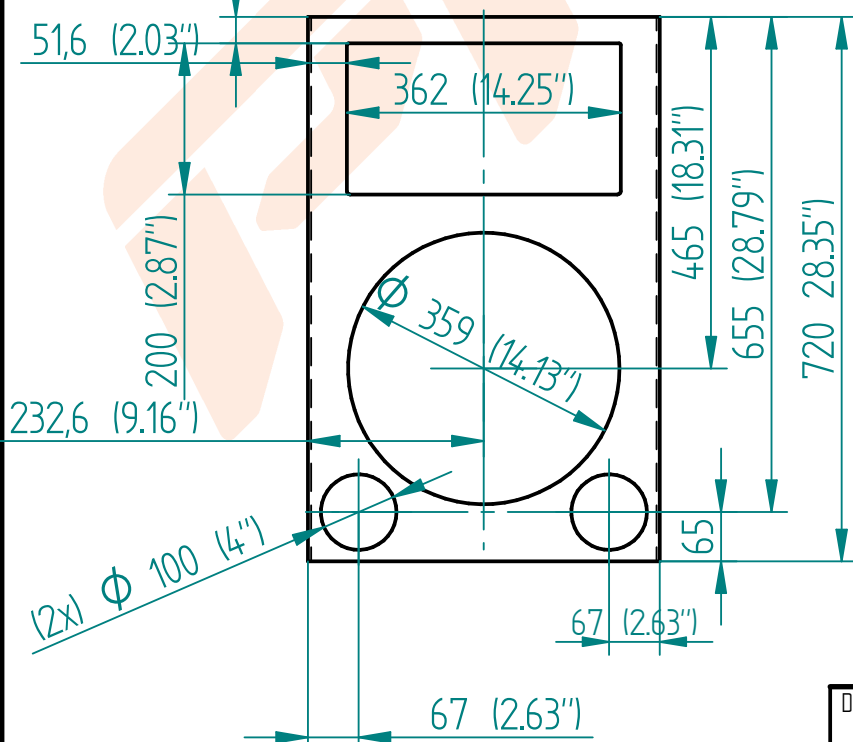

Dimensions in mm (Inches)

Description		
15W1600 Two Ways -		
Form	Code	REV
A4	Speaker 15W1600 + D3220Ti -WG4550	
Arquivo: 15W1600 Two ways.dft		

Dimensions in mm (Inches)

Description		
15W1600 Two Ways -		
Form	Code	REV
A4	Speaker 15W1600 + D3220Ti -WG4550	
Arquivo: 15W1600 Two ways.dft		

Side 01

Dimensions in mm (Inches)

Side 02

Description		
15W1600 Two Ways -		
Form	Code	REV
A4	Speaker 15W1600 + D3220Ti -WG4550	
Arquivo: 15W1600 Two ways.dft		

Side 03

Dimensions in mm (Inches)

Baffle

Description		
15W1600 Two Ways -		
Form	Code	REV
A4	Speaker 15W1600 + D3220Ti -WG4550	
Arquivo: 15W1600 Two ways.dft		

Brace 01

Dimensions in mm (Inches)

Brace 02

Brace 03

Description		
15W1600 Two Ways -		
Form	Code	REV
A4	Speaker 15W1600 + D3220Ti -WG4550	
Arquivo: 15W1600 Two ways.dft		

Description		
15W1600 Two Ways -		
Form	Code	REV
A4	Speaker 15W1600 + D3220Ti -WG4550	
Arquivo: 15W1600 Two ways.dft		