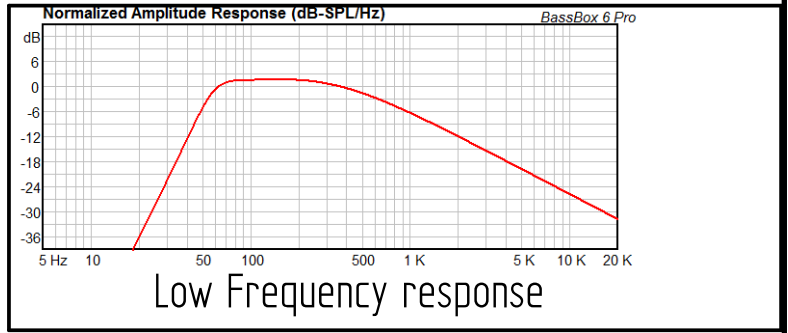

Application: Small live concerts, Stage monitor and clubs

Specifications

Net Volume = 89 liters

Fb = 60Hz

QL = 10

F3 = 53.58Hz

No. of Vents = 2

Vent shape = circle

Dimension of vents

Dia = 100 mm (4")

Lv = wood thickness

Material: Plywood 20mm(0.79")

Speakers:

15W1600

D3220Ti

WG45-50