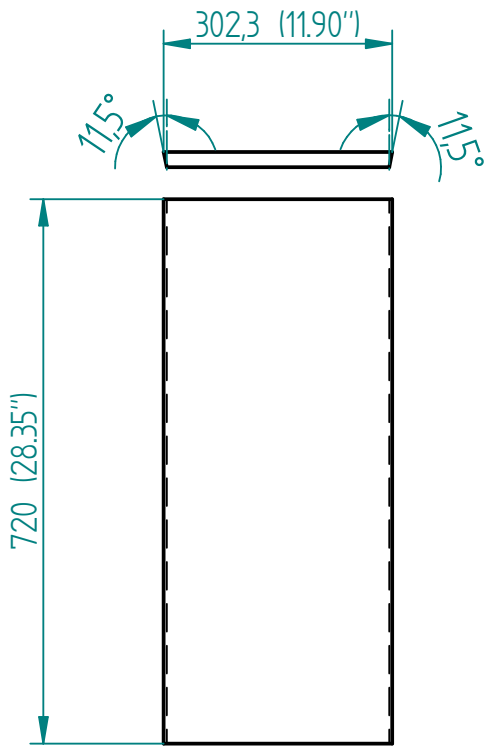

Dimension of vents

Dia = 100 mm (4")

Lv = wood thickness

Material: Plywood 20mm(0.79")

Speakers:

15W1600

D3220Ti

WG45-50

Dimensions in mm (Inches)

Description		
15W1600 Two Ways -		
Form	Code	REV
A4	Speaker 15W1600 + D3220Ti -WG4550	
Arquivo: 15W1600 Two ways.dft		

Dimensions in mm (Inches)

Description		
15W1600 Two Ways -		
Form	Code	REV
A4	Speaker 15W1600 + D3220Ti -WG4550	
Arquivo: 15W1600 Two ways.dft		

Side 01

Dimensions in mm (Inches)

Side 02

Description		
15W1600 Two Ways -		
Form	Code	REV
A4	Speaker 15W1600 + D3220Ti -WG4550	
Arquivo: 15W1600 Two ways.dft		

Side 03

Dimensions in mm (Inches)

Baffle

Description		
15W1600 Two Ways -		
Form	Code	REV
A4	Speaker 15W1600 + D3220Ti -WG4550	
Arquivo: 15W1600 Two ways.dft		

Brace 01

Dimensions in mm (Inches)

Brace 02

Brace 03

Description		
15W1600 Two Ways -		
Form	Code	REV
A4	Speaker 15W1600 + D3220Ti -WG4550	
Arquivo: 15W1600 Two ways.dft		

Description		
15W1600 Two Ways -		
Form	Code	REV
A4	Speaker 15W1600 + D3220Ti -WG4550	
Arquivo: 15W1600 Two ways.dft		