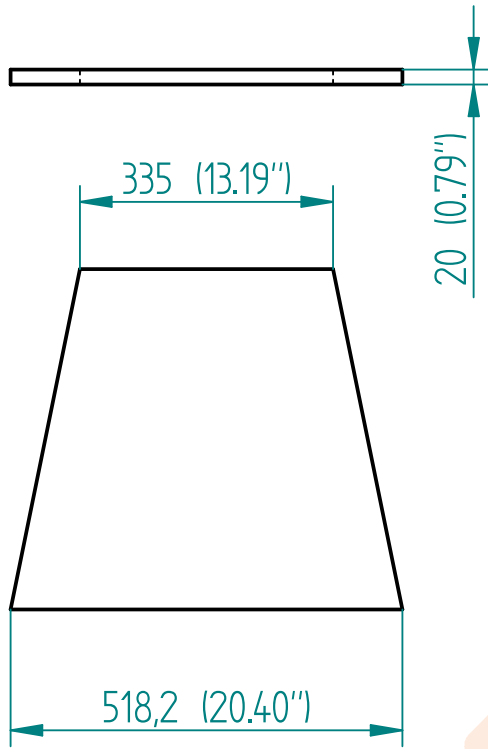

Dimension of vents

Dia = 100 mm (4")

Lv = wood thickness

Material: Plywood 20mm(0.79")

Speakers:

15W1600

D3220Ti

WG45-50

Dimensions in mm (Inches)

Description		
15W1600 Two Ways -		
Form	Code	REV
A4	Speaker 15W1600 + D3220Ti -WG4550	
Arquivo: 15W1600 Two ways.dft		

Dimensions in mm (Inches)

Description		
15W1600 Two Ways -		
Form	Code	REV
A4	Speaker 15W1600 + D3220Ti -WG4550	
Arquivo: 15W1600 Two ways.dft		

Side 01

Dimensions in mm (Inches)

Side 02

Description		
15W1600 Two Ways -		
Form	Code	REV
A4	Speaker 15W1600 + D3220Ti -WG4550	
Arquivo: 15W1600 Two ways.dft		

Side 03

Dimensions in mm (Inches)

Baffle

Description		
15W1600 Two Ways -		
Form	Code	REV
A4	Speaker 15W1600 + D3220Ti -WG4550	
Arquivo: 15W1600 Two ways.dft		

Brace 01

Dimensions in mm (Inches)

Brace 02

Brace 03

Description		
15W1600 Two Ways -		
Form	Code	REV
A4	Speaker 15W1600 + D3220Ti -WG4550	
Arquivo: 15W1600 Two ways.dft		

Description		
15W1600 Two Ways -		
Form	Code	REV
A4	Speaker 15W1600 + D3220Ti -WG4550	
Arquivo: 15W1600 Two ways.dft		