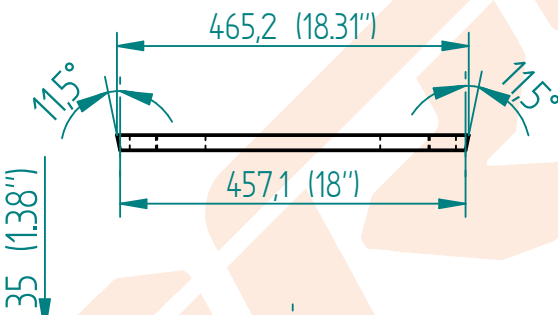

Dimensions in mm (Inches)

Description		
15W1600 Two Ways -		
Form	Code	REV
A4	Speaker 15W1600 + D3220Ti -WG4550	
Arquivo: 15W1600 Two ways.dft		

Dimensions in mm (Inches)

Description		
15W1600 Two Ways -		
Form	Code	REV
A4	Speaker 15W1600 + D3220Ti -WG4550	
Arquivo: 15W1600 Two ways.dft		

Side 01

Dimensions in mm (Inches)

Side 02

Description		
15W1600 Two Ways -		
Form	Code	REV
A4	Speaker 15W1600 + D3220Ti -WG4550	
Arquivo: 15W1600 Two ways.dft		

Side 03

Dimensions in mm (Inches)

Baffle

Description		
15W1600 Two Ways -		
Form	Code	REV
A4	Speaker 15W1600 + D3220Ti -WG4550	
Arquivo: 15W1600 Two ways.dft		

Brace 01

Dimensions in mm (Inches)

Brace 02

Brace 03

Description		
15W1600 Two Ways -		
Form	Code	REV
A4	Speaker 15W1600 + D3220Ti -WG4550	
Arquivo: 15W1600 Two ways.dft		

Description		
15W1600 Two Ways -		
Form	Code	REV
A4	Speaker 15W1600 + D3220Ti -WG4550	
Arquivo: 15W1600 Two ways.dft		