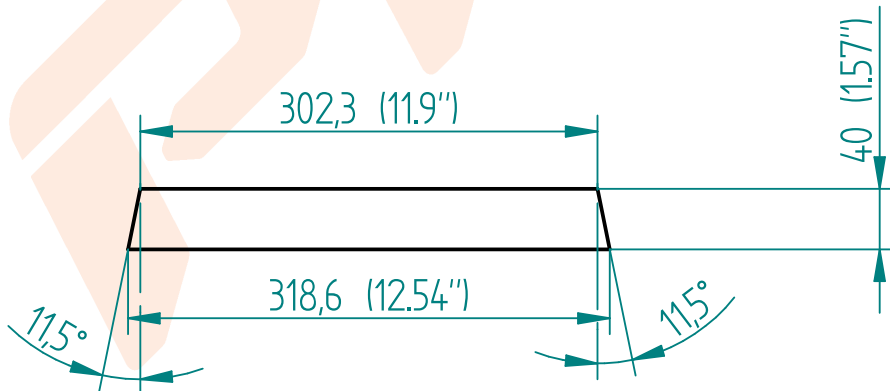

Dimensions in mm (Inches)

Description		
15W1600 Two Ways -		
Form	Code	REV
A4	Speaker 15W1600 + D3220Ti -WG4550	
Arquivo: 15W1600 Two ways.dft