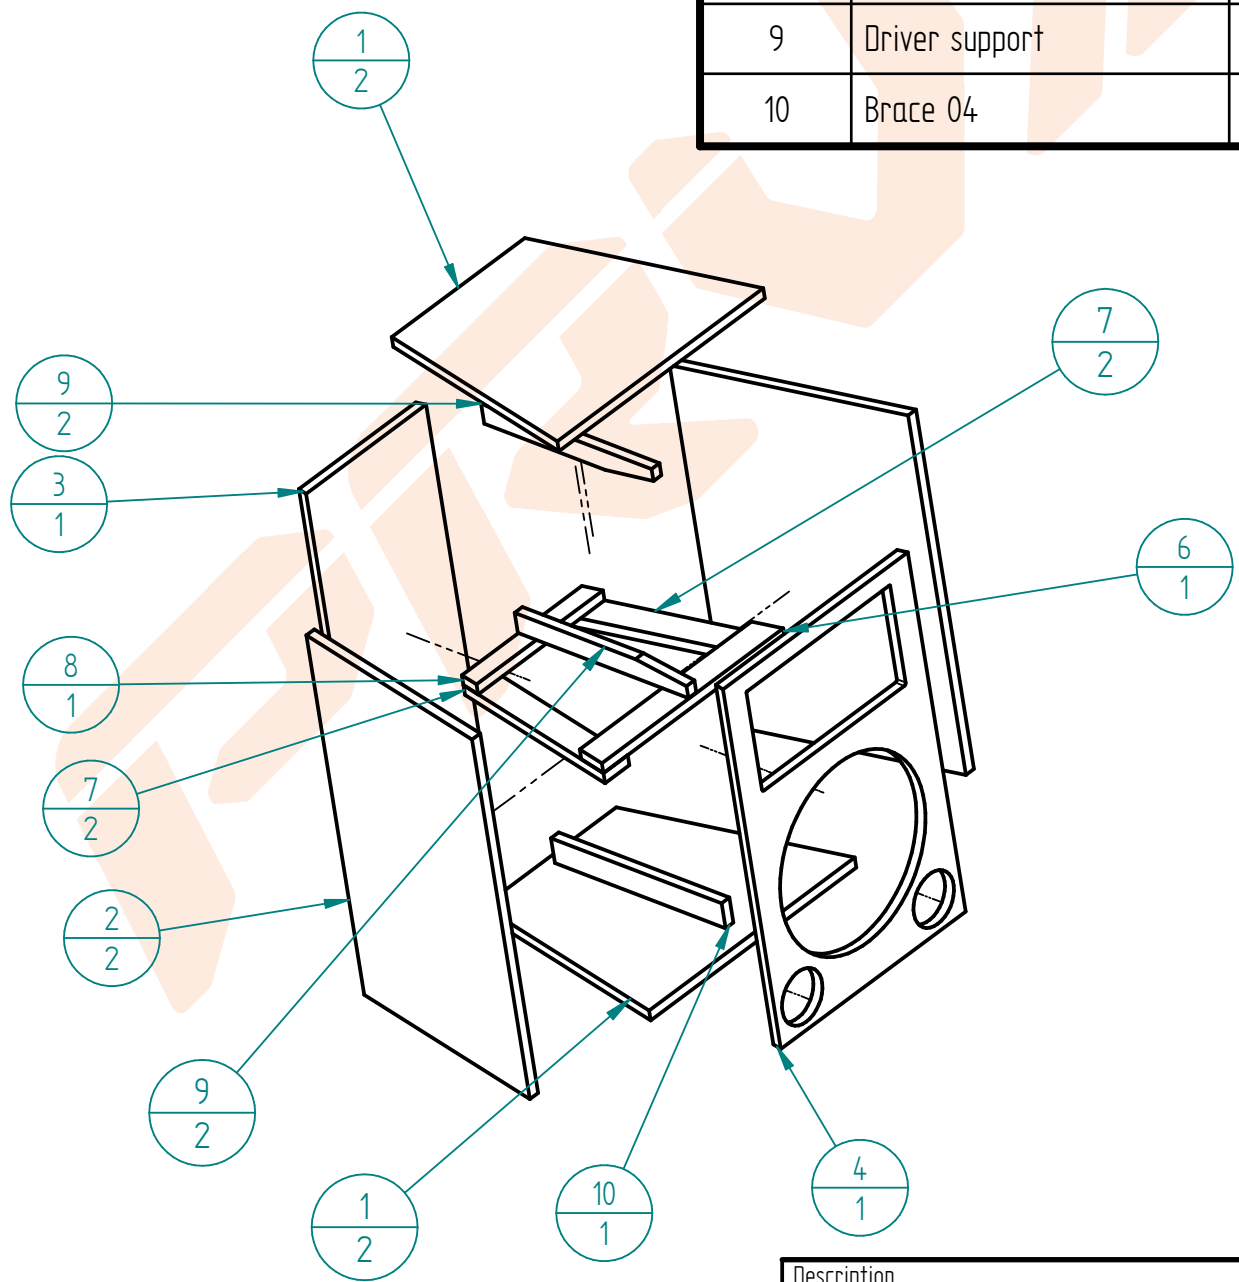

Item Number	File Name (no extension)	Quantity
1	Side 01	2
2	Side 02	2
3	Side 03	1
4	Baffle	1
6	Brace 01	1
7	Brace 02	2
8	Brace 3	1
9	Driver support	2
10	Brace 04	1

Description		
15W1600 Two Ways -		
Form A4	Code Speaker 15W1600 + D3220Ti -WG4550	REV
Arquivo: 15W1600 Two ways.dft