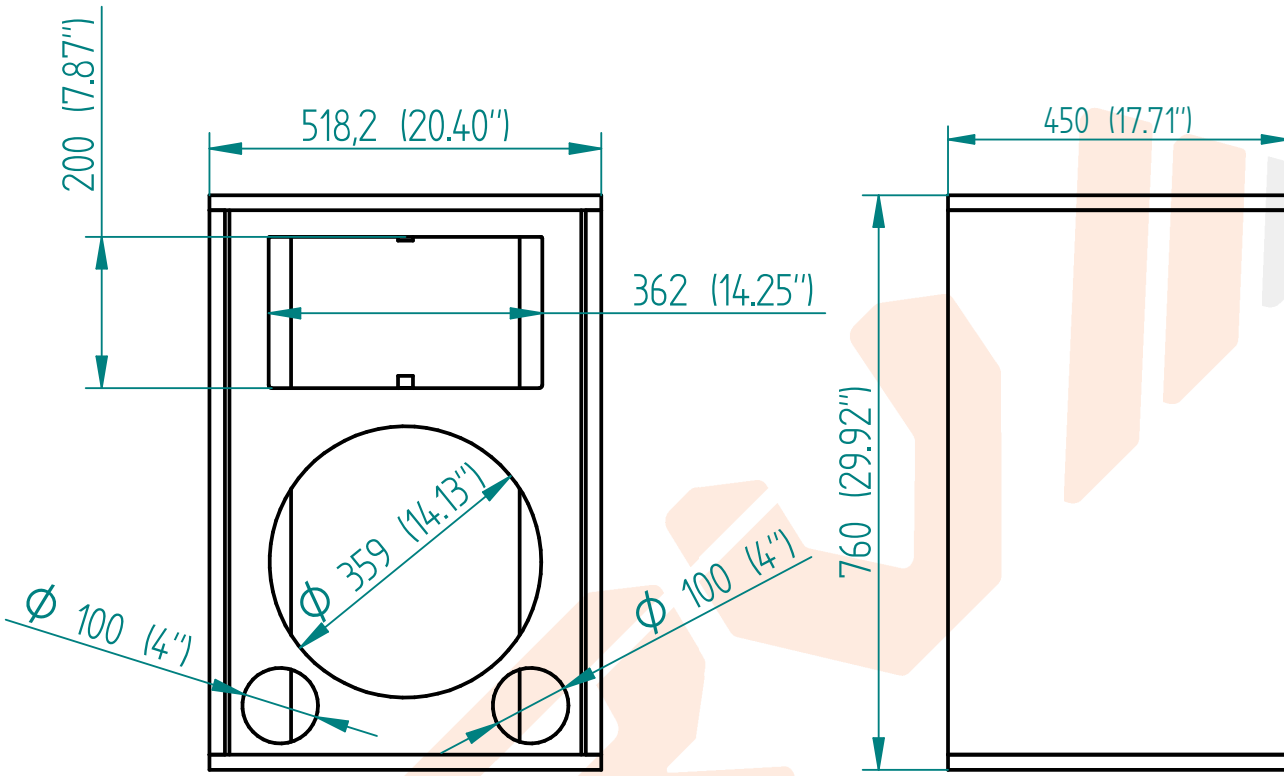

Dimension of vents

Dia = 100 mm (4")

Lv = wood thickness

Material: Plywood 20mm(0.79")

Speakers:

15W1600

D3220Ti

WG45-50

Dimensions in mm (Inches)

Description		
15W1600 Two Ways -		
Form	Code	REV
A4	Speaker 15W1600 + D3220Ti -WG4550	
Arquivo: 15W1600 Two ways.dft		

Dimensions in mm (Inches)

Description		
15W1600 Two Ways -		
Form	Code	REV
A4	Speaker 15W1600 + D3220Ti -WG4550	
Arquivo: 15W1600 Two ways.dft		

Side 01

Dimensions in mm (Inches)

Side 02

Description		
15W1600 Two Ways -		
Form	Code	REV
A4	Speaker 15W1600 + D3220Ti -WG4550	
Arquivo: 15W1600 Two ways.dft		

Side 03

Dimensions in mm (Inches)

Baffle

Description		
15W1600 Two Ways -		
Form	Code	REV
A4	Speaker 15W1600 + D3220Ti -WG4550	
Arquivo: 15W1600 Two ways.dft		

Brace 01

Dimensions in mm (Inches)

Brace 02

Brace 03

Description		
15W1600 Two Ways -		
Form	Code	REV
A4	Speaker 15W1600 + D3220Ti -WG4550	
Arquivo: 15W1600 Two ways.dft		

Description		
15W1600 Two Ways -		
Form	Code	REV
A4	Speaker 15W1600 + D3220Ti -WG4550	
Arquivo: 15W1600 Two ways.dft		