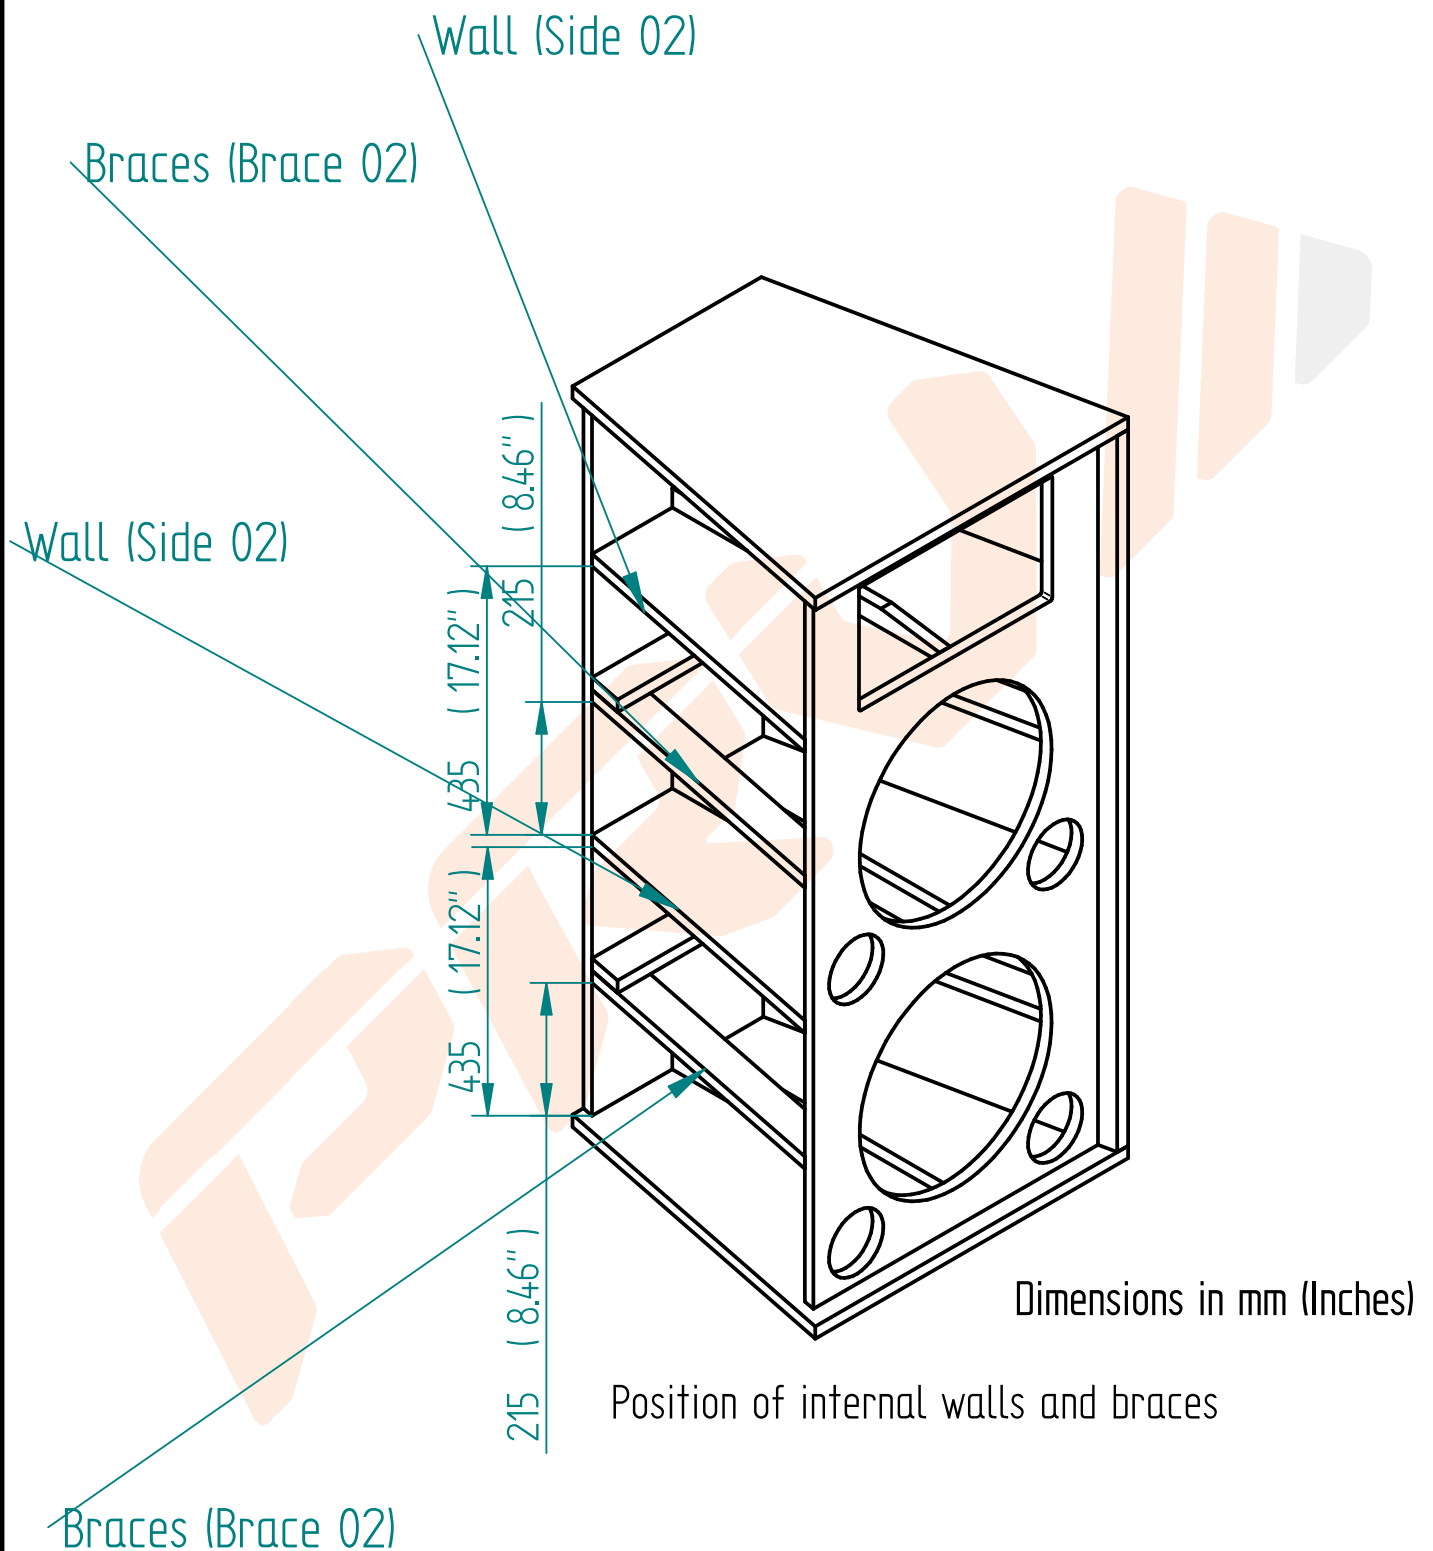

Dimension of vents

Dia = 101.6 mm(4")

Lv = Wood thickness

Material: Plywood 20mm (0.79")

Speakers:

15W1600 (2X)

D3220Ti

WG45-50

Recommended Crossover:

Model-1DF1800H

settings

Crossover point 1800Hz

Attenuation -9dB

Description		
15W1600 Dual Two Ways -		
Form	Code	REV
A4	Speaker 15W1600 + D3220Ti -WG4550	
Arquivo: 15W1600 Dual.dft		

Dimensions in mm (Inches)

Description		
15W1600 Dual Two Ways -		
Form	Code	REV
A4	Speaker 15W1600 + D3220Ti -WG4550	
Arquivo: 15W1600 Dual.dft		

Description		
15W1600 Dual Two Ways -		
Form	Code	REV
A4	Speaker 15W1600 + D3220Ti -WG4550	
Arquivo: 15W1600 Dual.dft		