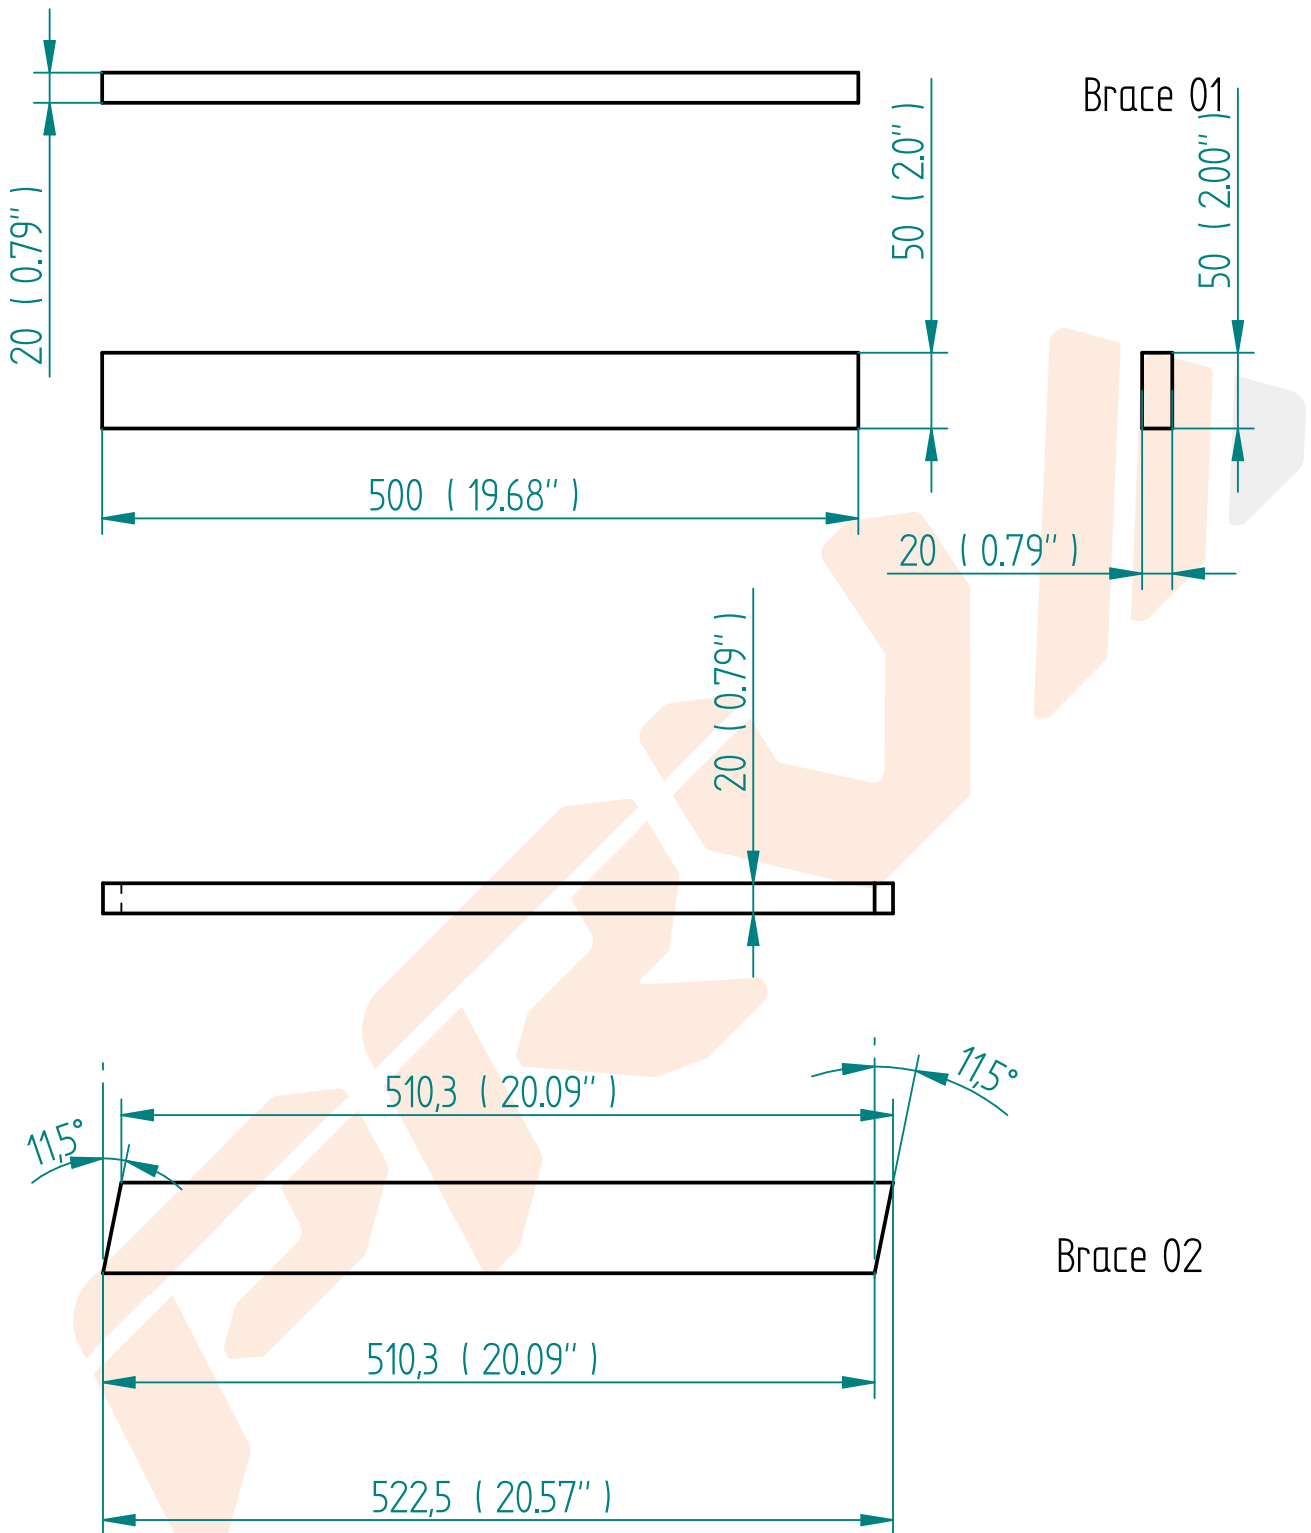

Dimensions in mm (Inches)

Description		
15W1600 Dual Two Ways -		
Form	Code	REV
A4	Speaker 15W1600 + D3220Ti -WG4550	
Arquivo: 15W1600 Dual.dft		

Description		
15W1600 Dual Two Ways -		
Form	Code	REV
A4	Speaker 15W1600 + D3220Ti -WG4550	
Arquivo: 15W1600 Dual.dft		

Description		
15W1600 Dual Two Ways -		
Form	Code	REV
A4	Speaker 15W1600 + D3220Ti -WG4550	
Arquivo: 15W1600 Dual.dft		

Side 01

Dimensions in mm (Inches)

Side 02

Description		
15W1600 Dual Two Ways -		
Form	Code	REV
A4	Speaker 15W1600 + D3220Ti -WG4550	
Arquivo: 15W1600 Dual.dft		

Side 03

Dimensions in mm (Inches)

Side 04

Description		
15W1600 Dual Two Ways -		
Form	Code	REV
A4	Speaker 15W1600 + D3220Ti -WG4550	
Arquivo: 15W1600 Dual.dft		

Description		
15W1600 Dual Two Ways -		
Form	Code	REV
A4	Speaker 15W1600 + D3220Ti -WG4550	
Arquivo: 15W1600 Dual.dft		