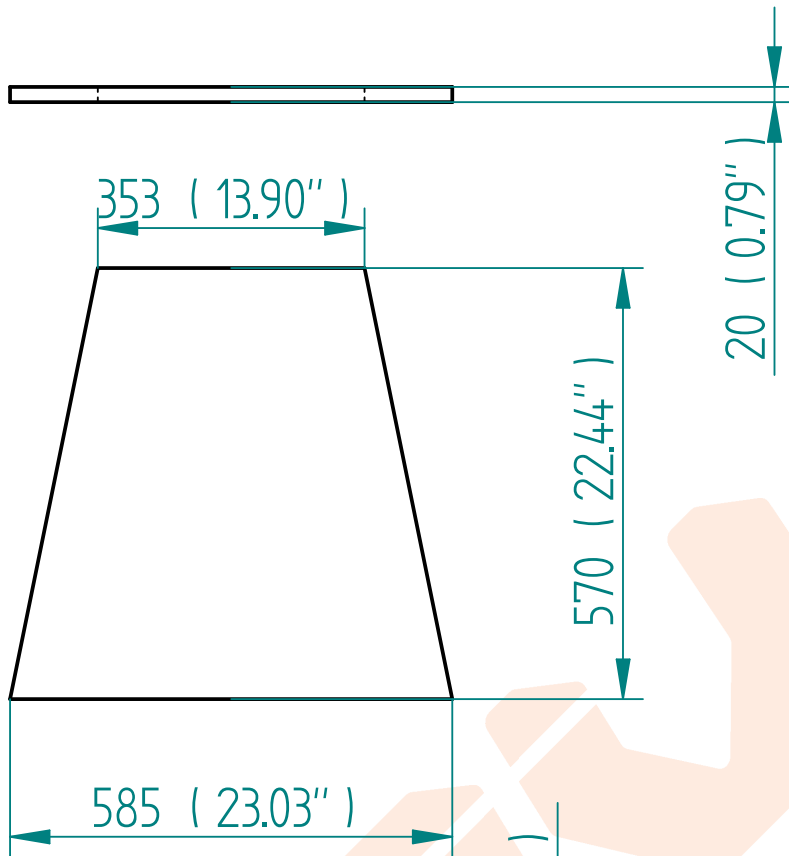

Dimensions in mm (Inches)

Description		
15W1600 Dual Two Ways -		
Form	Code	REV
A4	Speaker 15W1600 + D3220Ti -WG4550	
Arquivo: 15W1600 Dual.dft		

Description		
15W1600 Dual Two Ways -		
Form	Code	REV
A4	Speaker 15W1600 + D3220Ti -WG4550	
Arquivo: 15W1600 Dual.dft		

Description		
15W1600 Dual Two Ways -		
Form	Code	REV
A4	Speaker 15W1600 + D3220Ti -WG4550	
Arquivo: 15W1600 Dual.dft		

Side 01

Dimensions in mm (Inches)

Side 02

Description		
15W1600 Dual Two Ways -		
Form	Code	REV
A4	Speaker 15W1600 + D3220Ti -WG4550	
Arquivo: 15W1600 Dual.dft		

Side 03

Dimensions in mm (Inches)

Side 04

Description		
15W1600 Dual Two Ways -		
Form	Code	REV
A4	Speaker 15W1600 + D3220Ti -WG4550	
Arquivo: 15W1600 Dual.dft		

Description		
15W1600 Dual Two Ways -		
Form	Code	REV
A4	Speaker 15W1600 + D3220Ti -WG4550	
Arquivo: 15W1600 Dual.dft		