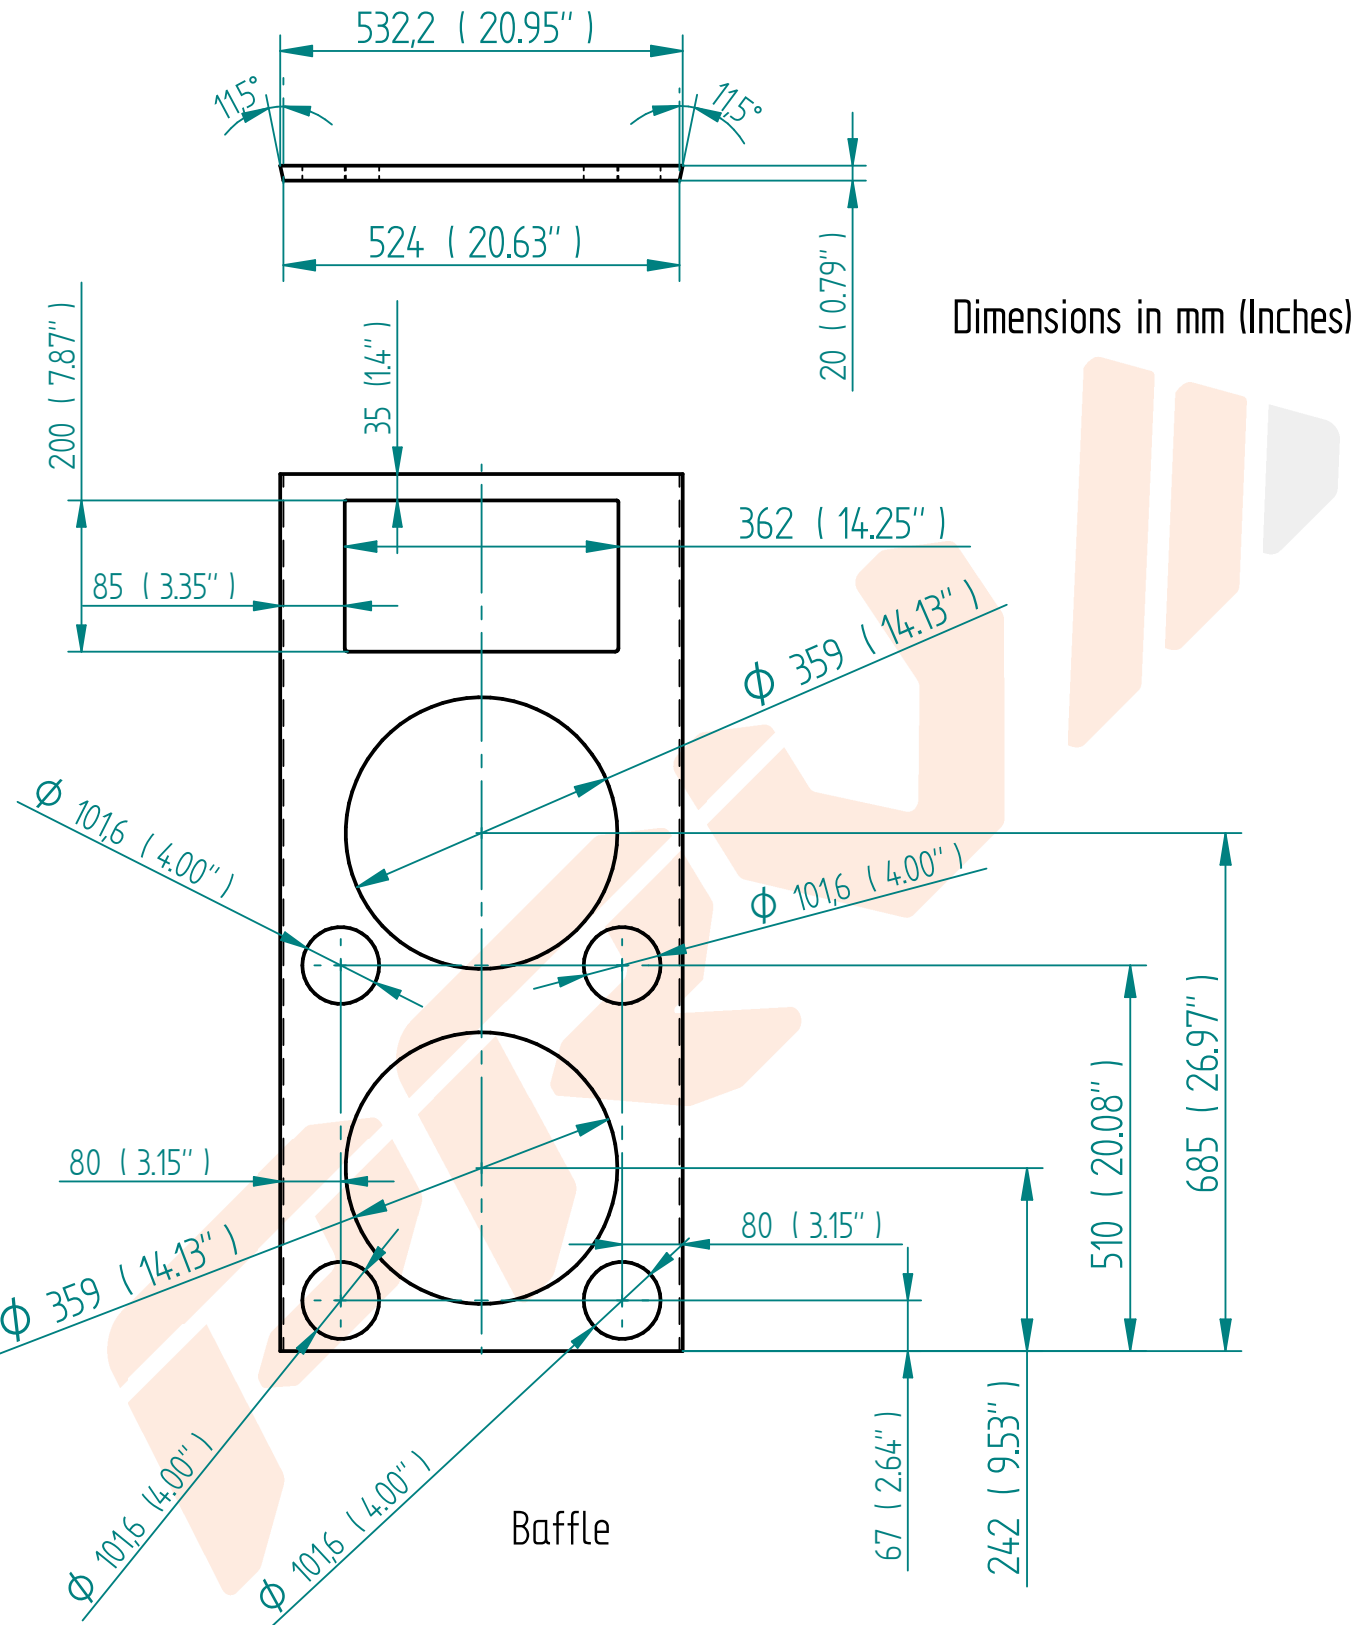

Dimensions in mm (Inches)

Description		
15W1600 Dual Two Ways -		
Form	Code	REV
A4	Speaker 15W1600 + D3220Ti -WG4550	
Arquivo: 15W1600 Dual.dft		

Description		
15W1600 Dual Two Ways -		
Form	Code	REV
A4	Speaker 15W1600 + D3220Ti -WG4550	
Arquivo: 15W1600 Dual.dft		

Description		
15W1600 Dual Two Ways -		
Form	Code	REV
A4	Speaker 15W1600 + D3220Ti -WG4550	
Arquivo: 15W1600 Dual.dft		

Side 01

Dimensions in mm (Inches)

Side 02

Description		
15W1600 Dual Two Ways -		
Form	Code	REV
A4	Speaker 15W1600 + D3220Ti -WG4550	
Arquivo: 15W1600 Dual.dft		

Side 03

Dimensions in mm (Inches)

Side 04

Description		
15W1600 Dual Two Ways -		
Form	Code	REV
A4	Speaker 15W1600 + D3220Ti -WG4550	
Arquivo: 15W1600 Dual.dft		

Description		
15W1600 Dual Two Ways -		
Form	Code	REV
A4	Speaker 15W1600 + D3220Ti -WG4550	
Arquivo: 15W1600 Dual.dft		