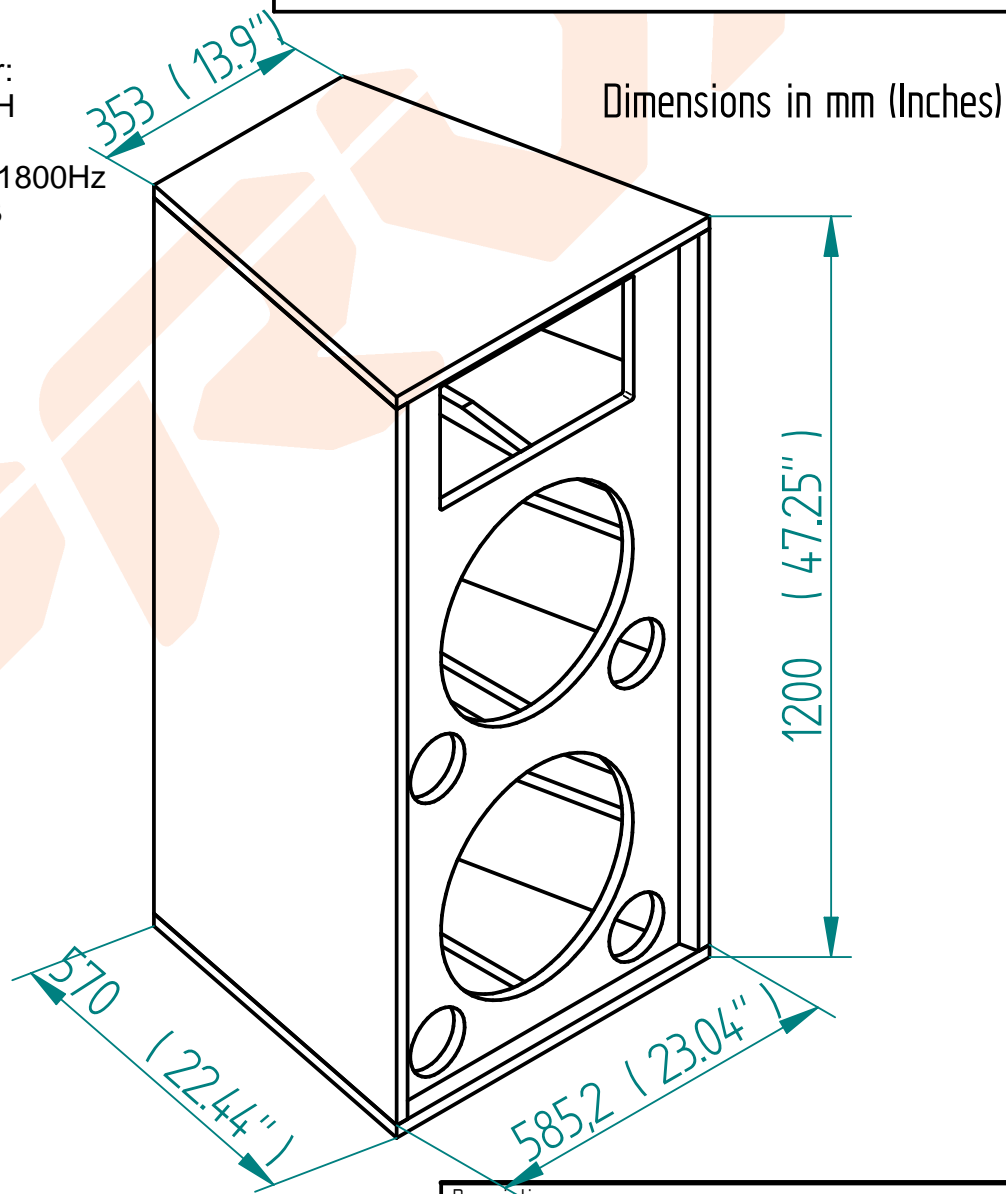

Application: Live concerts as stage side fill, PA for small venues and Clubs

Specifications

Net Volume = 89 liters (each speaker)

Fb = 60Hz

QL = 10

F3 = 53.58Hz

No. of Vents = 4

Vent shape = circle

Dimension of vents

Dia = 101.6 mm(4")

Lv = Wood thickness

Material: Plywood 20mm (0.79")

Speakers:

15W1600 (2X)

D3220Ti

WG45-50

Recommended Crossover:

Model-1DF1800H

settings

Crossover point 1800Hz

Attenuation -9dB

Description		
15W1600 Dual Two Ways -		
Form	Code	REV
A4	Speaker 15W1600 + D3220Ti -WG4550	
Arquivo: 15W1600 Dual.dft