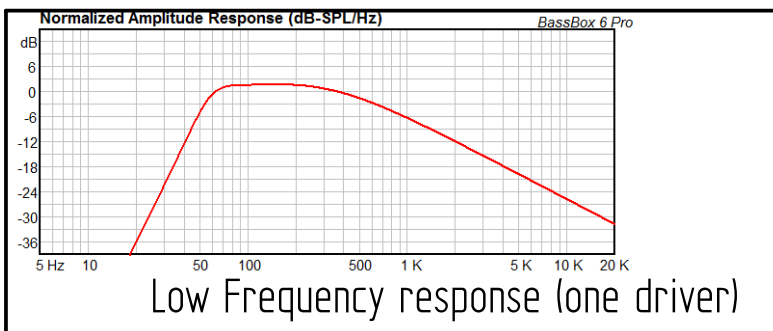

Application: Live concerts as stage side fill, PA for small venues and Clubs

Specifications

Net Volume = 89 liters (each speaker)

Fb = 60Hz

QL = 10

F3 = 53.58Hz

No. of Vents = 4

Vent shape = circle

Dimension of vents

Dia = 101.6 mm(4")

Lv = Wood thickness

Material: Plywood 20mm (0.79")

Speakers:

15W1600 (2X)

D3220Ti

WG45-50

Recommended Crossover:

Model-1DF1800H

settings

Crossover point 1800Hz

Attenuation -9dB

Description		
15W1600 Dual Two Ways -		
Form	Code	REV
A4	Speaker 15W1600 + D3220Ti -WG4550	
Arquivo: 15W1600 Dual.dft