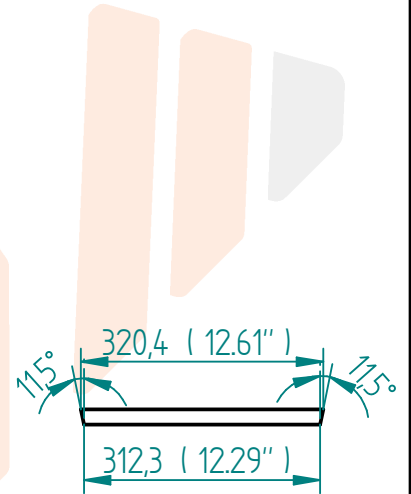

Dimensions in mm (Inches)

Description		
15W1600 Dual Two Ways -		
Form	Code	REV
A4	Speaker 15W1600 + D3220Ti -WG4550	
Arquivo: 15W1600 Dual.dft		

Description		
15W1600 Dual Two Ways -		
Form	Code	REV
A4	Speaker 15W1600 + D3220Ti -WG4550	
Arquivo: 15W1600 Dual.dft		

Description		
15W1600 Dual Two Ways -		
Form	Code	REV
A4	Speaker 15W1600 + D3220Ti -WG4550	
Arquivo: 15W1600 Dual.dft		

Side 01

Dimensions in mm (Inches)

Side 02

Description		
15W1600 Dual Two Ways -		
Form	Code	REV
A4	Speaker 15W1600 + D3220Ti -WG4550	
Arquivo: 15W1600 Dual.dft		

Side 03

Dimensions in mm (Inches)

Side 04

Description		
15W1600 Dual Two Ways -		
Form	Code	REV
A4	Speaker 15W1600 + D3220Ti -WG4550	
Arquivo: 15W1600 Dual.dft		

Description		
15W1600 Dual Two Ways -		
Form	Code	REV
A4	Speaker 15W1600 + D3220Ti -WG4550	
Arquivo: 15W1600 Dual.dft		