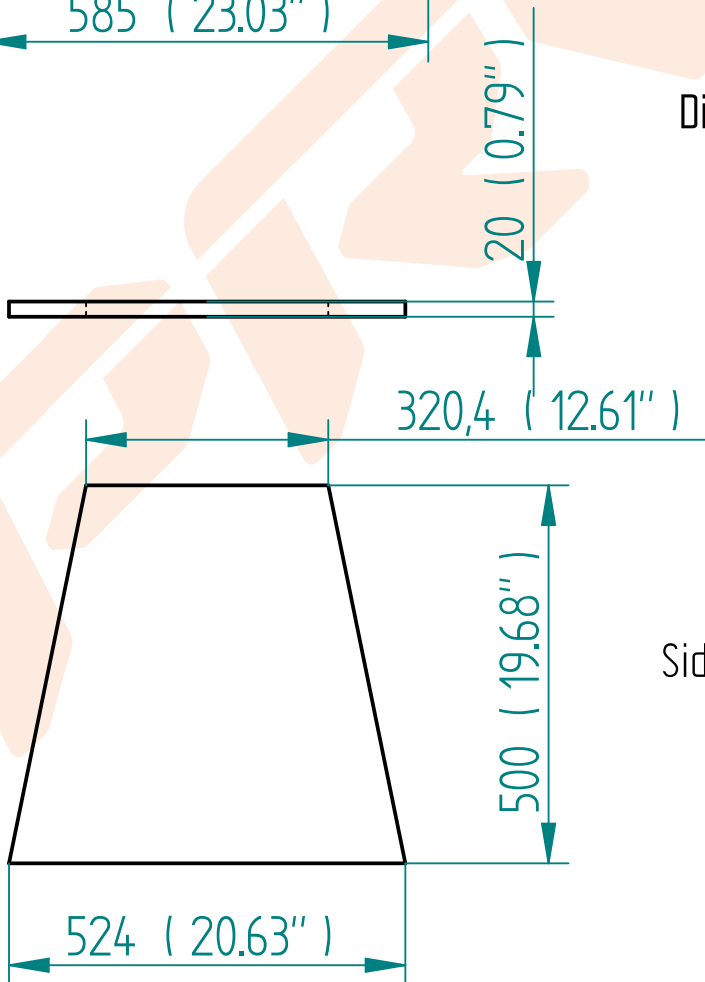

Dimensions in mm (Inches)

Description		
15W1600 Dual Two Ways -		
Form	Code	REV
A4	Speaker 15W1600 + D3220Ti -WG4550	
Arquivo: 15W1600 Dual.dft		

Description		
15W1600 Dual Two Ways -		
Form	Code	REV
A4	Speaker 15W1600 + D3220Ti -WG4550	
Arquivo: 15W1600 Dual.dft		

Description		
15W1600 Dual Two Ways -		
Form	Code	REV
A4	Speaker 15W1600 + D3220Ti -WG4550	
Arquivo: 15W1600 Dual.dft		

Side 01

Dimensions in mm (Inches)

Side 02

Description		
15W1600 Dual Two Ways -		
Form	Code	REV
A4	Speaker 15W1600 + D3220Ti -WG4550	
Arquivo: 15W1600 Dual.dft		

Side 03

Dimensions in mm (Inches)

Side 04

Description		
15W1600 Dual Two Ways -		
Form	Code	REV
A4	Speaker 15W1600 + D3220Ti -WG4550	
Arquivo: 15W1600 Dual.dft		

Description		
15W1600 Dual Two Ways -		
Form	Code	REV
A4	Speaker 15W1600 + D3220Ti -WG4550	
Arquivo: 15W1600 Dual.dft		