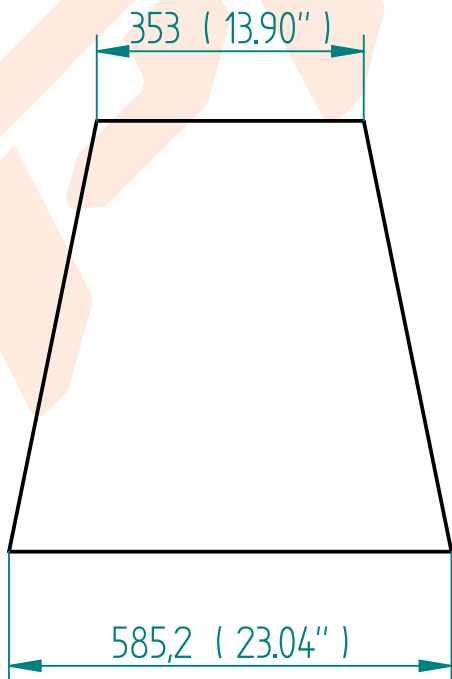

Dimension of vents

Dia = 101.6 mm(4")

Lv = Wood thickness

Material: Plywood 20mm (0.79")

Speakers:

15W1600 (2X)

D3220Ti

WG45-50

Dimensions in mm (Inches)

Description		
15W1600 Dual Two Ways -		
Form	Code	REV
A4	Speaker 15W1600 + D3220Ti -WG4550	
Arquivo: 15W1600 Dual.dft		

Description		
15W1600 Dual Two Ways -		
Form	Code	REV
A4	Speaker 15W1600 + D3220Ti -WG4550	
Arquivo: 15W1600 Dual.dft		

Side 03

Dimensions in mm (Inches)

Side 04

Description		
15W1600 Dual Two Ways -		
Form	Code	REV
A4	Speaker 15W1600 + D3220Ti -WG4550	
Arquivo: 15W1600 Dual.dft		

Description		
15W1600 Dual Two Ways -		
Form	Code	REV
A4	Speaker 15W1600 + D3220Ti -WG4550	
Arquivo: 15W1600 Dual.dft		