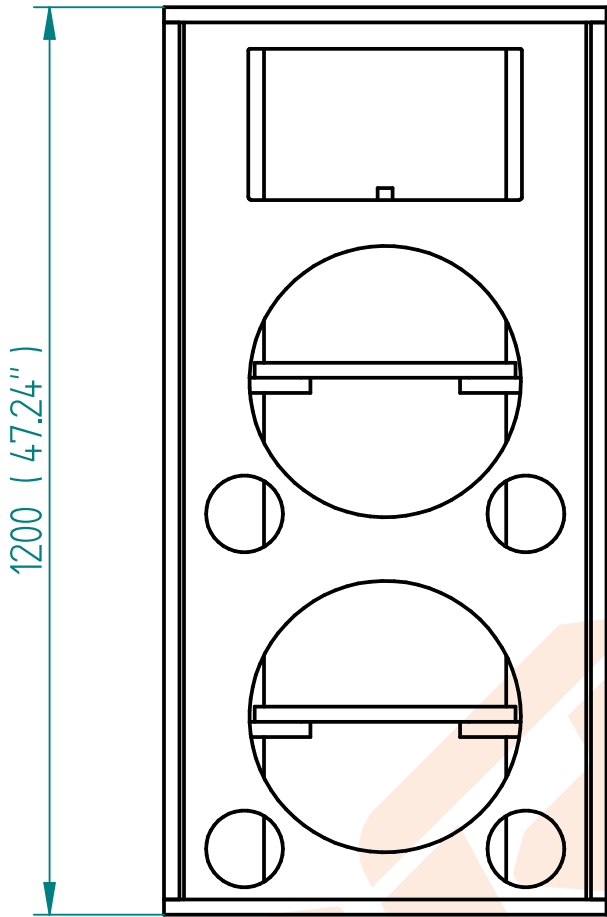

Dimension of vents

Dia = 101.6 mm(4")

Lv = Wood thickness

Material: Plywood 20mm (0.79")

Speakers:

15W1600 (2X)

D3220Ti

WG45-50

Dimensions in mm (Inches)

Description		
15W1600 Dual Two Ways -		
Form	Code	REV
A4	Speaker 15W1600 + D3220Ti -WG4550	
Arquivo: 15W1600 Dual.dft		

Description		
15W1600 Dual Two Ways -		
Form	Code	REV
A4	Speaker 15W1600 + D3220Ti -WG4550	
Arquivo: 15W1600 Dual.dft		

Side 03

Dimensions in mm (Inches)

Side 04

Description		
15W1600 Dual Two Ways -		
Form	Code	REV
A4	Speaker 15W1600 + D3220Ti -WG4550	
Arquivo: 15W1600 Dual.dft		

Description		
15W1600 Dual Two Ways -		
Form	Code	REV
A4	Speaker 15W1600 + D3220Ti -WG4550	
Arquivo: 15W1600 Dual.dft		