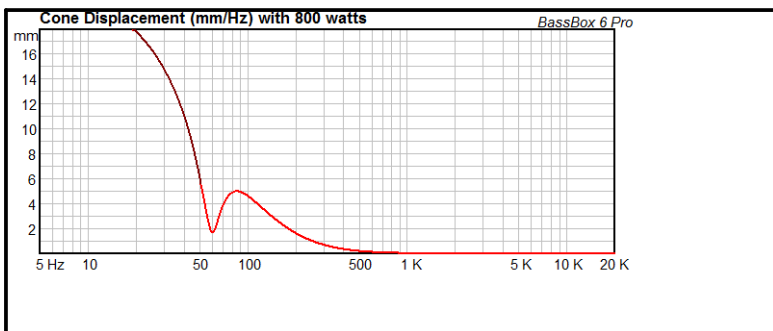

Application: Live concerts as stage side fill, PA for small venues and Clubs

Specifications

Net Volume = 89 liters (each speaker)

Fb = 60Hz

QL = 10

F3 = 53.58Hz

No. of Vents = 4

Vent shape = circle

Dimension of vents

Dia = 101.6 mm(4")

Lv = Wood thickness

Material: Plywood 20mm (0.79")

Speakers:

15W1600 (2X)

D3220Ti

WG45-50

Recommended Crossover:

Model-1DF1800H

settings

Crossover point 1800Hz

Attenuation -9dB

Description		
15W1600 Dual Two Ways -		
Form	Code	REV
A4	Speaker 15W1600 + D3220Ti -WG4550	
Arquivo: 15W1600 Dual.dft