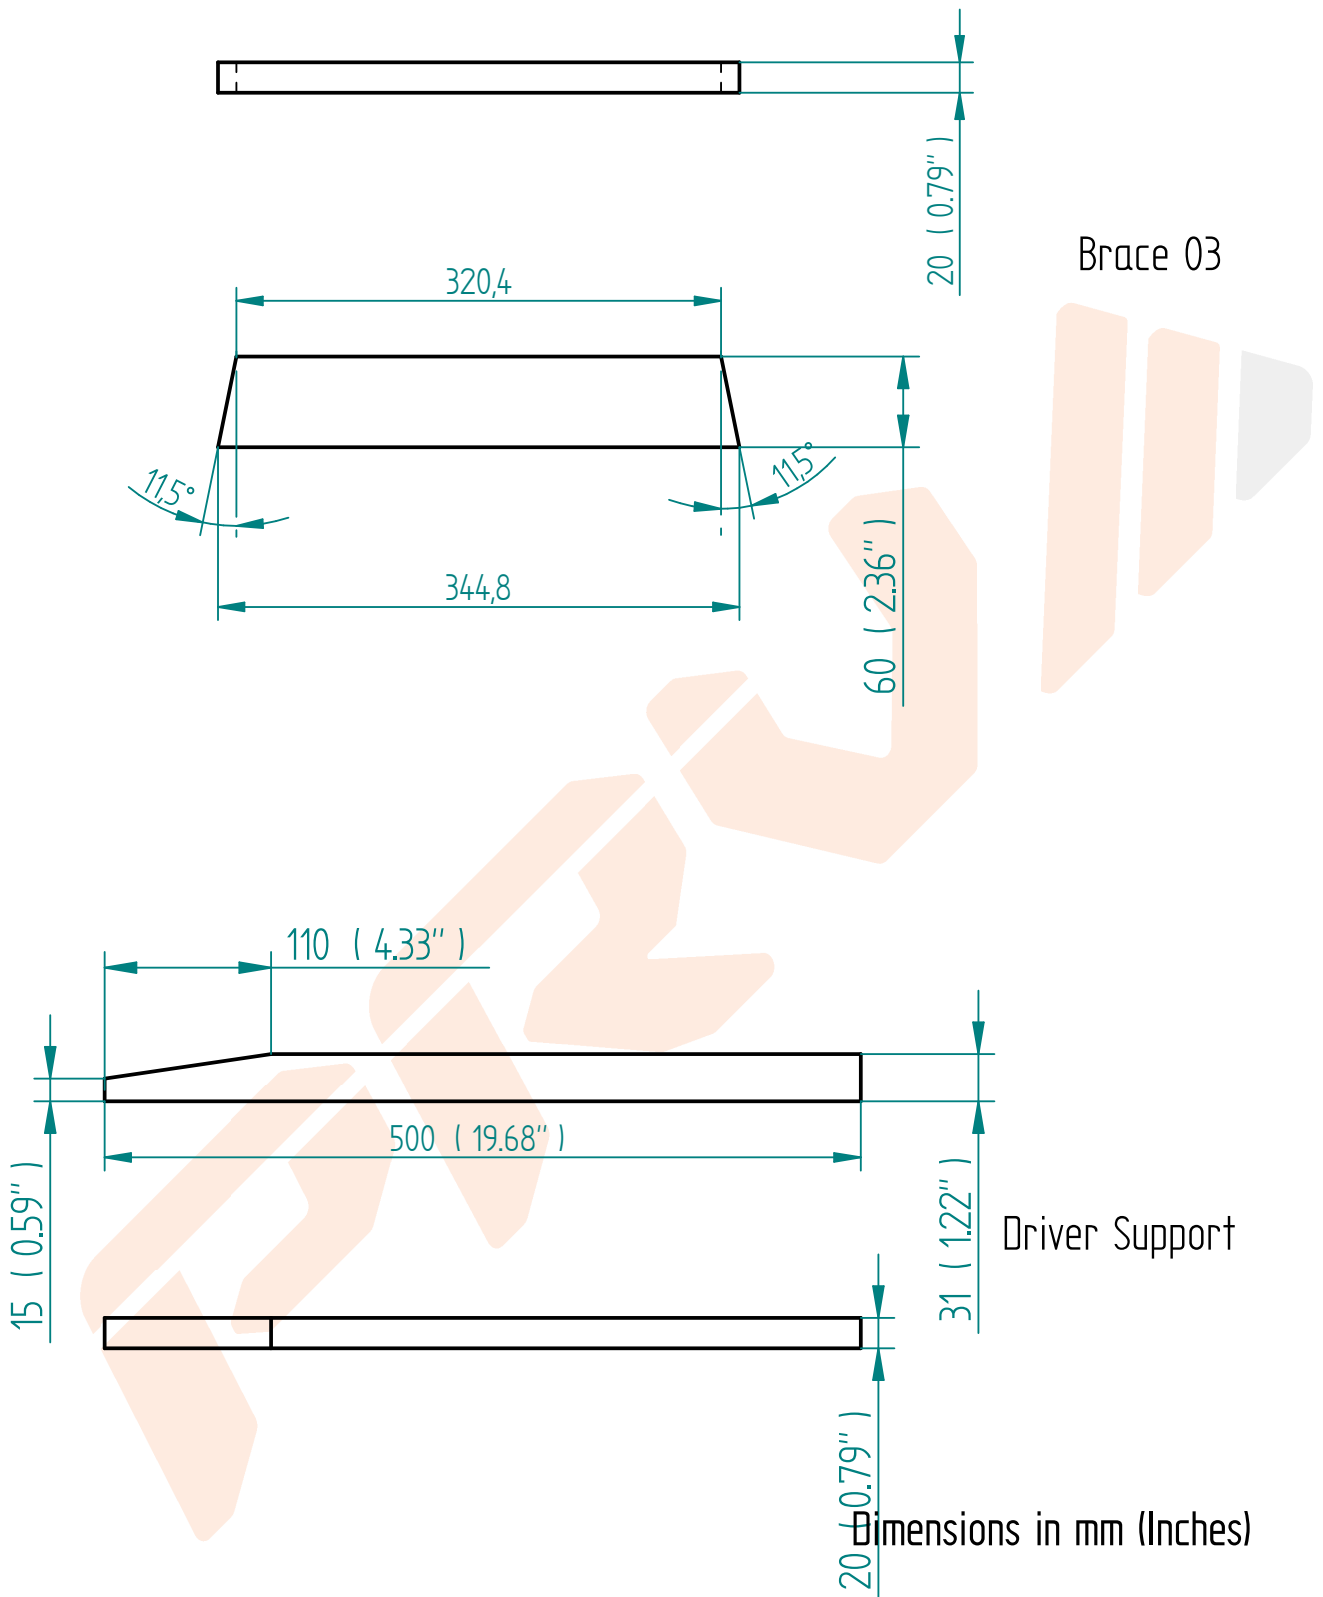

Description		
15W1600 Dual Two Ways -		
Form	Code	REV
A4	Speaker 15W1600 + D3220Ti -WG4550	
Arquivo: 15W1600 Dual.dft		

Side 01

Dimensions in mm (Inches)

Side 02

Description		
15W1600 Dual Two Ways -		
Form	Code	REV
A4	Speaker 15W1600 + D3220Ti -WG4550	
Arquivo: 15W1600 Dual.dft		

Side 03

Dimensions in mm (Inches)

Side 04

Description		
15W1600 Dual Two Ways -		
Form	Code	REV
A4	Speaker 15W1600 + D3220Ti -WG4550	
Arquivo: 15W1600 Dual.dft		

Description		
15W1600 Dual Two Ways -		
Form	Code	REV
A4	Speaker 15W1600 + D3220Ti -WG4550	
Arquivo: 15W1600 Dual.dft		

Dimensions in mm (Inches)

Description		
15W1600 Dual Two Ways -		
Form	Code	REV
A4	Speaker 15W1600 + D3220Ti -WG4550	
Arquivo: 15W1600 Dual.dft		

Description		
15W1600 Dual Two Ways -		
Form	Code	REV
A4	Speaker 15W1600 + D3220Ti -WG4550	
Arquivo: 15W1600 Dual.dft		