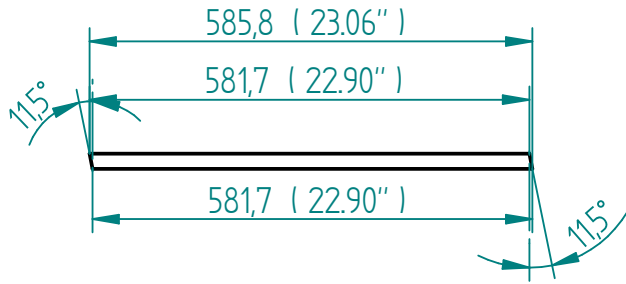

Side 03

Dimensions in mm (Inches)

Side 04

Description		
15W1600 Dual Two Ways -		
Form	Code	REV
A4	Speaker 15W1600 + D3220Ti -WG4550	
Arquivo: 15W1600 Dual.dft		

Description		
15W1600 Dual Two Ways -		
Form	Code	REV
A4	Speaker 15W1600 + D3220Ti -WG4550	
Arquivo: 15W1600 Dual.dft		