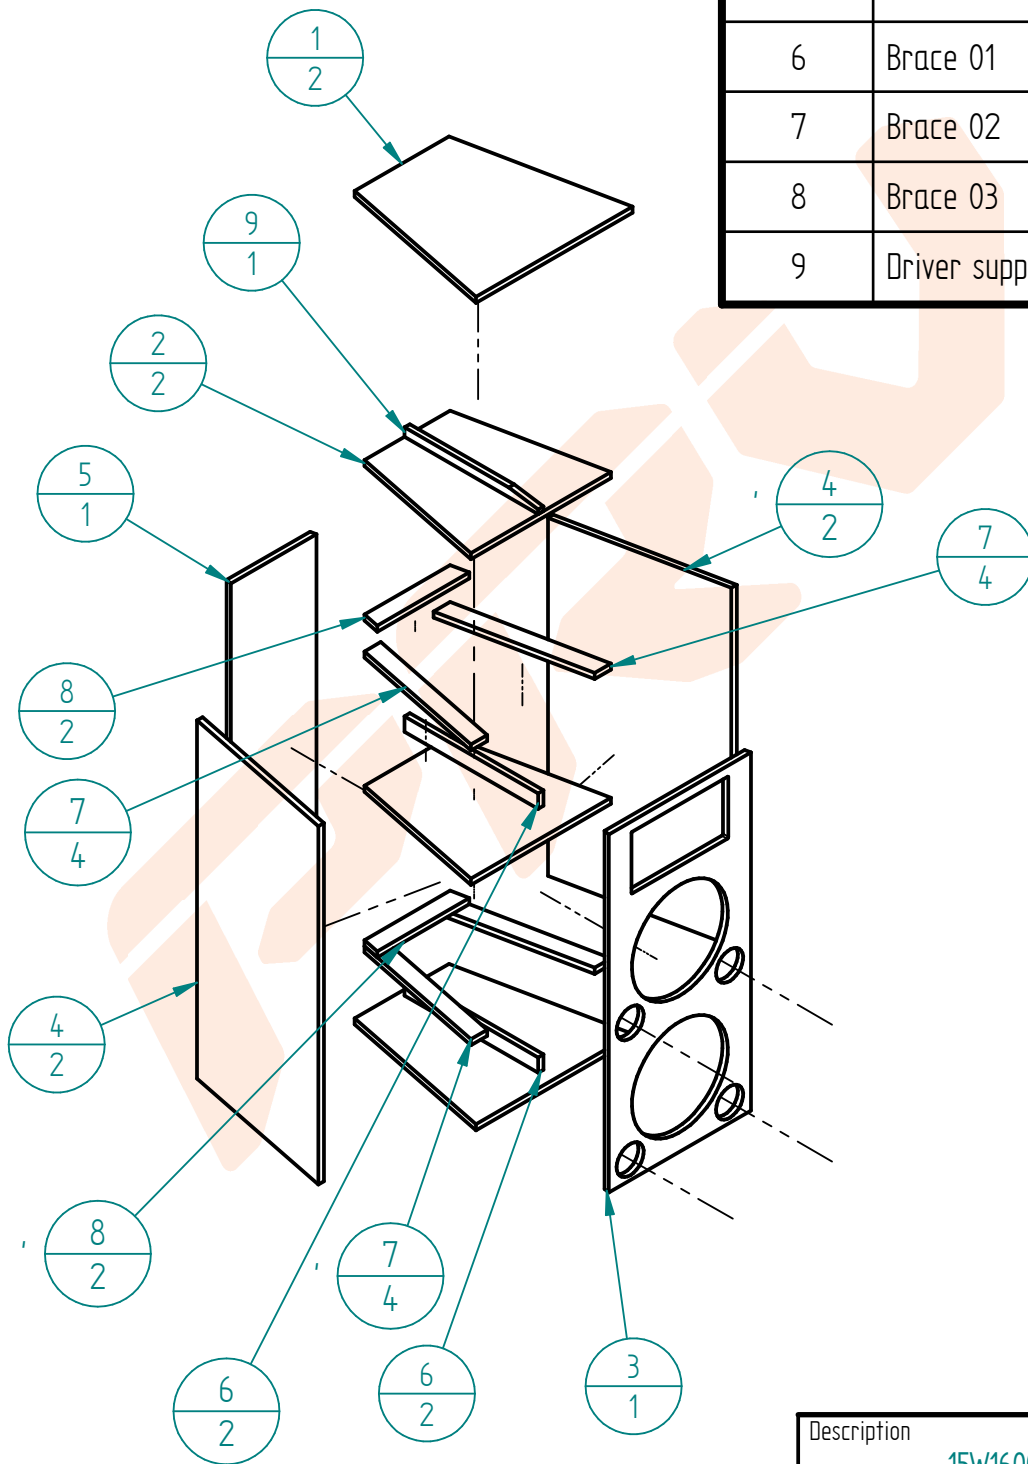

Dimensions in mm (Inches)

Description		
15W1600 Dual Two Ways -		
Form	Code	REV
A4	Speaker 15W1600 + D3220Ti -WG4550	
Arquivo: 15W1600 Dual.dft		

Description		
15W1600 Dual Two Ways -		
Form	Code	REV
A4	Speaker 15W1600 + D3220Ti -WG4550	
Arquivo: 15W1600 Dual.dft		

Inside view (without baffle, lateral side and top side)

Description		
15W1600 Dual Two Ways -		
Form	Code	REV
A4	Speaker 15W1600 + D3220Ti -WG4550	
Arquivo: 15W1600 Dual.dft		

Item Number	File Name (no extension)	Quantity
1	Side 01	2
2	Side 02	2
3	Baffle	1
4	Side 03	2
5	Side 04	1
6	Brace 01	2
7	Brace 02	4
8	Brace 03	2
9	Driver support	1